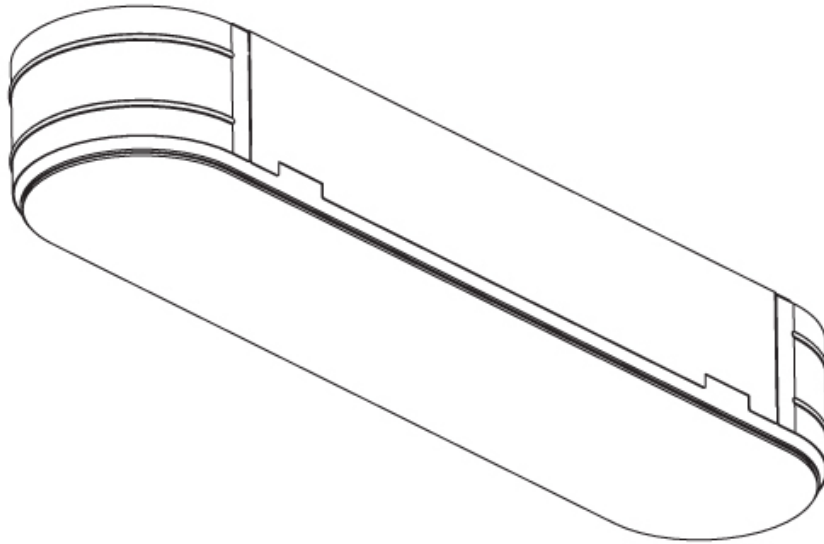

A37516-

PROJECT

TYPE

SPECIFIER

QUANTITY

DATE

SMOOTHY COLOR FINISH CHART

PROJECT
TYPE
SPECIFIER
QUANTITY
DATE