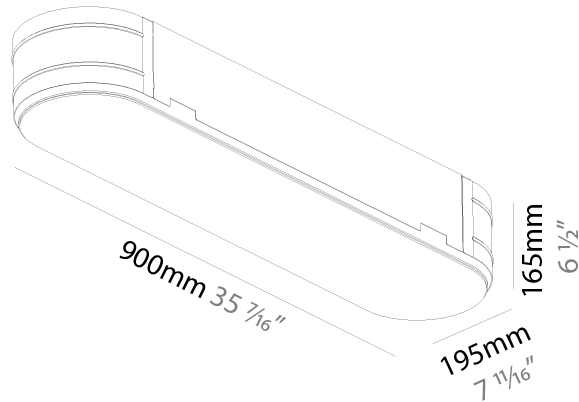

GENERAL

Series: Smoothy
Subseries: Smoothline
Brand: Prolicht
Division: Architectural
Mounting Type: Suspension
Mounting Location: Ceiling
Subcategory: Ambient

PHYSICAL

Shape: Oval
Length (mm): 930
Length (in): 36 5/8
Width (mm): 200
Width (in): 7 7/8
Height (mm): 120
Height (in): 4 3/4
Max. Overall Height (mm): 2120
Max. Overall Height (in): 82 1/2
Light Distribution: Direct
Weight (kg): 6.973
Weight (lbs): 15.34
Diffuser: PMMA - Opal or Micro-Prism
Fixture Finish: SSR / BKV / CWI / CRY / HAB / UFT / ITA / RUA / FTG / MYG / LOD / PUS / FRO / FUP / KIA / POP / BLS / SPG / MEY / GOH / GUM / CHC / COM / ABZ / JAG / OBR / MOS / ROR
Fixture Material: Extruded Aluminum / Steel
Cable Details: 2000mm / 78 3/4"

GENERAL

Series: Smoothy
Subseries: Smoothline
Brand: Prolicht
Division: Architectural
Mounting Type: Trimless
Mounting Location: Ceiling
Subcategory: Ambient

PHYSICAL

Shape: Oval
Length (mm): 900
Length (in): 35 7/16
Width (mm): 195
Width (in): 7 13/16
Depth (mm): 165
Depth (in): 6 1/2
Ceiling Thickness (mm): 10 / 12.5 / 15 / 25 / 30
Ceiling Thickness (in): 3/8 or 1/2 or 9/16 or 1 or 1 3/16
Min. Recessing Depth (mm): 180
Min. Recessing Depth (in): 7 1/16
Light Distribution: Direct
Weight (kg): 5.756
Weight (lbs): 12.66
Diffuser: PMMA - Opal
Fixture Material: Extruded Aluminum / Steel
Cut-out Measurements: 935mm / 36 15/16" x 230mm / 9 1/16"
Upon Request: Unique Sizes Unique Ceiling Thickness Unique Mounting Depth Spot Inserts

OPTICAL

RATINGS AND CERTIFICATIONS

Certified By: Certified for North American Standards
IP rating: IP20

PROJECT
TYPE
SPECIFIER
QUANTITY
DATE

935mm x 230mm
36 13/16" x 9 1/16"

10 | 12 1/2 | 15 | 25 | 30mm
3/8" | 1/2" | 9/16" | 1" | 3/16"